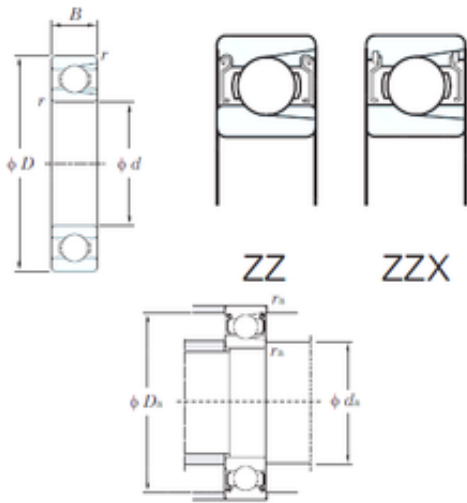

Double BALL BEARINGS CO, LTD

35 mm x 72 mm x 17 mm KOYO M6207ZZ
deep groove ball bearings

Bearing No. M6207ZZ

Size	35x72x17 mm
Bore Diameter	35 mm
Outer Diameter	72 mm
Width	17 mm
d	35 mm
D	72 mm
B	17 mm
C	17 mm
r min.	1.1 mm
da min.	41.5 mm
da max	44 mm
Da max.	65.5 mm
ra max.	1 mm
Weight	0.295 Kg
Basic dynamic load rating (C)	27.8 kN
Basic static load rating (C0)	22.2 kN
(Grease) Lubrication Speed	9200 r/min

M6207ZZ Bearing 2D drawings and 3D CAD models