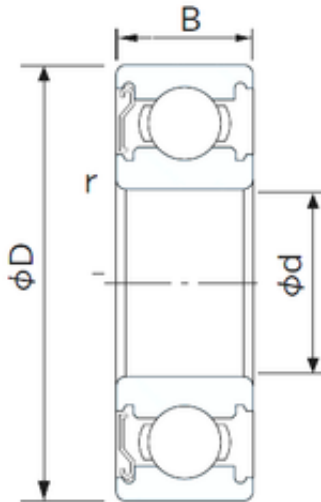

## Double BALL BEARINGS CO, LTD

35 mm x 72 mm x 17 mm CYSD 6207-Z deep groove ball bearings

Bearing No. 6207-Z

Size	35x72x17 mm
Bore Diameter	35 mm
Outer Diameter	72 mm
Width	17 mm
d	35 mm
D	72 mm
B	17 mm
C	17 mm
r min.	1,1 mm
Weight	0,27 Kg
Basic dynamic load rating (C)	25,5 kN
Basic static load rating (C0)	15,2 kN
(Grease) Lubrication Speed	8500 r/min

6207-Z Bearing 2D drawings and 3D CAD models