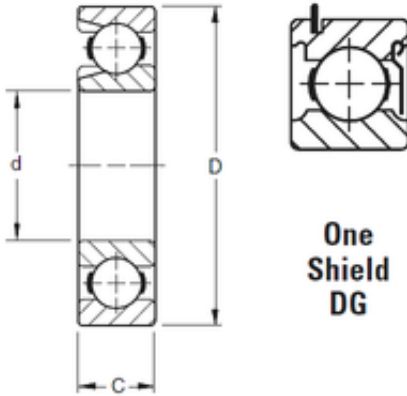

Double BALL BEARINGS CO, LTD

35 mm x 72 mm x 17 mm Timken 207WDG
deep groove ball bearings

Bearing No. 207WDG

Size	35x72x17 mm
Bore Diameter	35 mm
Outer Diameter	72 mm
Width	17 mm
d	35 mm
D	72 mm
B	17 mm
C	17 mm
Weight	0,313 Kg
Basic dynamic load rating (C)	40 kN

207WDG Bearing 2D drawings and 3D CAD models