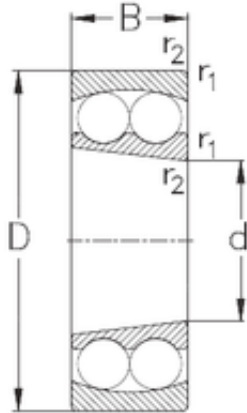

Double BALL BEARINGS CO, LTD

35 mm x 72 mm x 17 mm NKE 1207-K self aligning ball bearings

Bearing No. 1207-K

Size	35x72x17 mm
Bore Diameter	35 mm
Outer Diameter	72 mm
Width	17 mm
d	35 mm
D	72 mm
B	17 mm
C	17 mm
r1 min.	1,1 mm
r2 min.	1,1 mm
Weight	0,33 Kg
Basic dynamic load rating (C)	18,8 kN
Basic static load rating (C0)	5,9 kN

1207-K Bearing 2D drawings and 3D CAD models