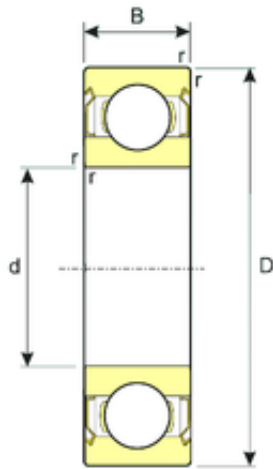

Double BALL BEARINGS CO, LTD

35 mm x 72 mm x 17 mm ISB 6207-ZZ deep groove ball bearings

Bearing No. 6207-ZZ

Size	35x72x17 mm
Bore Diameter	35 mm
Outer Diameter	72 mm
Width	17 mm
d	35 mm
D	72 mm
B	17 mm
C	17 mm
Weight	0,29 Kg
Basic dynamic load rating (C)	26,46 kN
Basic static load rating (C0)	15 kN

6207-ZZ Bearing 2D drawings and 3D CAD models