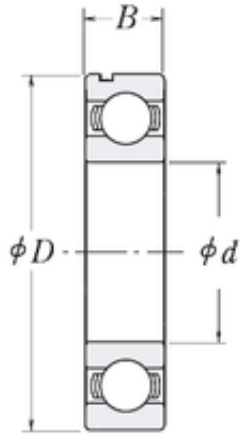

# Double BALL BEARINGS CO, LTD

35 mm x 72 mm x 17 mm KOYO 6207R9 deep groove ball bearings

Bearing No. 6207R9

Size	35x72x17 mm
Bore Diameter	35 mm
Outer Diameter	72 mm
Width	17 mm
d	35 mm
D	72 mm
B	17 mm
C	17 mm

6207R9 Bearing 2D drawings and 3D CAD models