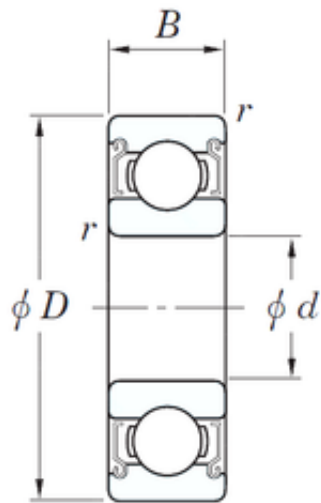

Double BALL BEARINGS CO, LTD

35 mm x 72 mm x 17 mm KOYO SE 6207
ZZSTMSA7 deep groove ball bearings

Bearing No. SE 6207 ZZSTMSA7

Size	35x72x17 mm
Bore Diameter	35 mm
Outer Diameter	72 mm
Width	17 mm
d	35 mm
D	72 mm
B	17 mm
C	17 mm
r	1,1 mm
Basic dynamic load rating (C)	25,7 kN

SE 6207 ZZSTMSA7 Bearing 2D drawings and 3D CAD
models