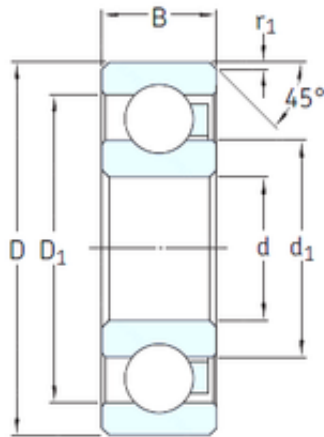

## Double BALL BEARINGS CO, LTD

35 mm x 72 mm x 17 mm SKF 6207/HR11QN  
deep groove ball bearings

Bearing No. 6207/HR11QN

Size	35x72x17 mm
Bore Diameter	35 mm
Outer Diameter	72 mm
Width	17 mm
d	35 mm
D	72 mm
B	17 mm
C	17 mm
d1	47 mm
r1 min.	0,9 mm
D1	60 mm
Weight	0,095 Kg
Basic dynamic load rating (C)	0,62 kN
Basic static load rating (C0)	0,41 kN

6207/HR11QN Bearing 2D drawings and 3D CAD models