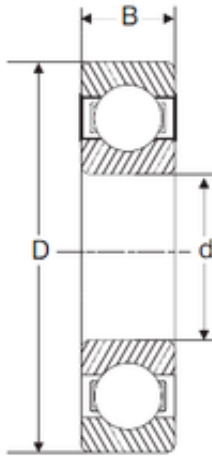

## Double BALL BEARINGS CO, LTD

35 mm x 72 mm x 17 mm SIGMA 6207 deep groove ball bearings

Bearing No. 6207

Size	35x72x17 mm
Bore Diameter	35 mm
Outer Diameter	72 mm
Width	17 mm
d	35 mm
D	72 mm
B	17 mm
C	17 mm

6207 Bearing 2D drawings and 3D CAD models