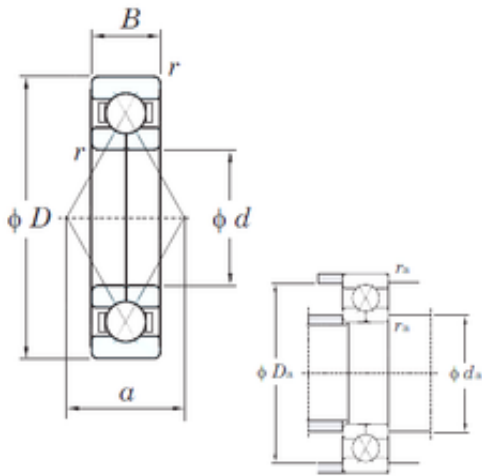

# Double BALL BEARINGS CO, LTD

35 mm x 72 mm x 17 mm KOYO 6207BI  
angular contact ball bearings

Bearing No. 6207BI

6207BI Bearing 2D drawings and 3D CAD models

Size	35x72x17 mm
Bore Diameter	35 mm
Outer Diameter	72 mm
Width	17 mm
d	35 mm
D	72 mm
B	17 mm
C	17 mm
a	37.5 mm
r min.	1.1 mm
da min.	42 mm
Da max.	65 mm
ra max.	1 mm
Weight	0.351 Kg
Basic dynamic load rating (C)	47.1 kN
Basic static load rating (C0)	36.7 kN
(Grease) Lubrication Speed	7500 r/min