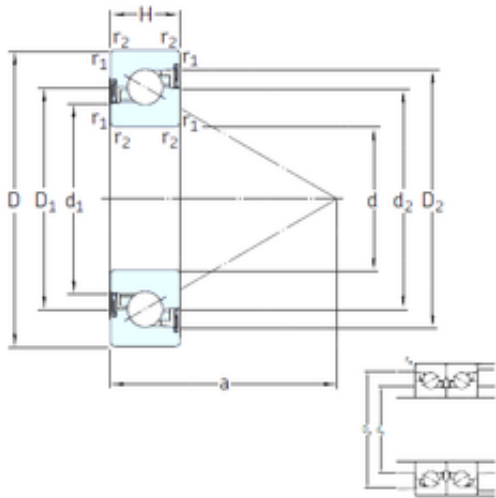

Double BALL BEARINGS CO, LTD

35 mm x 72 mm x 17 mm SKF BSA 207 CG-2RZ thrust ball bearings

Bearing No. BSA 207 CG-2RZ

Size	35x72x17 mm
Bore Diameter	35 mm
Outer Diameter	72 mm
Width	17 mm
d	35 mm
D	72 mm
B	17 mm
C	17 mm
H	17 mm
a	60 mm
d1	48 mm
d2	54 mm
r1 min.	1,1 mm
r2 min.	1,1 mm
D1	55,1 mm
D2	62,7 mm
da min.	44 mm
Da max.	66 mm
ra max.	1 mm
Weight	0,33 Kg
Basic dynamic load rating (C)	36,5 kN
Basic static load rating (C0)	98 kN
(Grease) Lubrication Speed	7 500 r/min

BSA 207 CG-2RZ Bearing 2D drawings and 3D CAD models