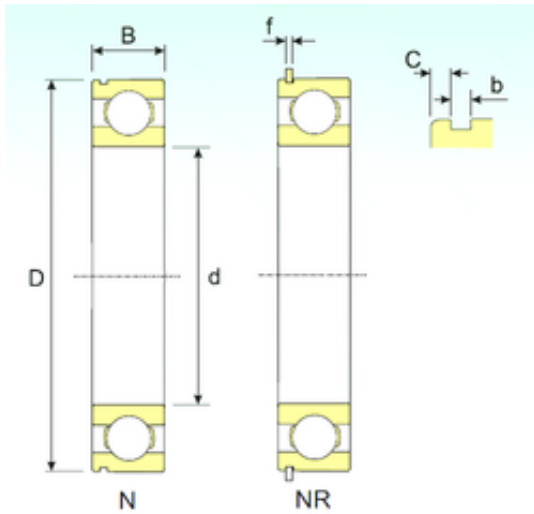

# Double BALL BEARINGS CO, LTD

35 mm x 72 mm x 17 mm ISB 6207 NR deep groove ball bearings

Bearing No. 6207 NR

Size	35x72x17 mm
Bore Diameter	35 mm
Outer Diameter	72 mm
Width	17 mm
d	35 mm
D	72 mm
B	17 mm
C	17 mm
b	1,9 mm
f	1,7 mm
C	3,28 mm
Weight	0,29 Kg
Basic dynamic load rating (C)	26,46 kN
Basic static load rating (C0)	15 kN
(Grease) Lubrication Speed	9945 r/min

6207 NR Bearing 2D drawings and 3D CAD models