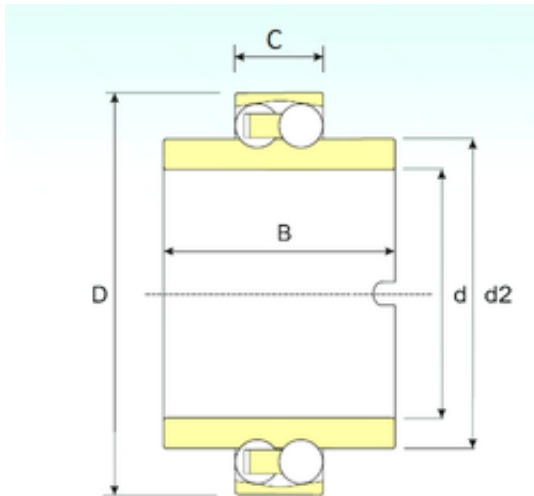

Double BALL BEARINGS CO, LTD

35 mm x 72 mm x 17 mm ISB 11207 TN9 self aligning ball bearings

Bearing No. 11207 TN9

Size	35x72x17 mm
Bore Diameter	35 mm
Outer Diameter	72 mm
Width	17 mm
d	35 mm
D	72 mm
B	17 mm
C	52 mm
d2	47,7 mm
Weight	0,54 Kg
Basic dynamic load rating (C)	15,58 kN
Basic static load rating (C0)	5,00 kN

11207 TN9 Bearing 2D drawings and 3D CAD models