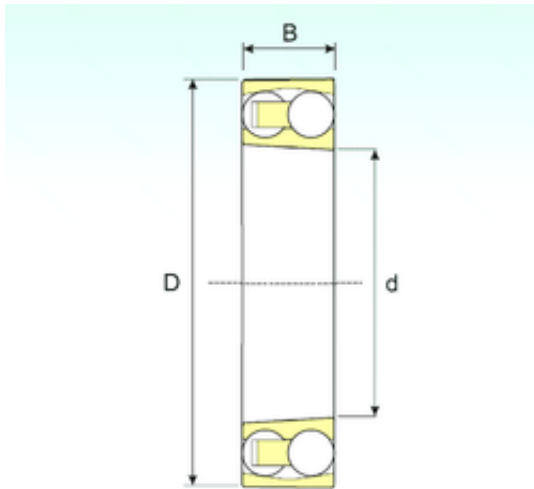

Double BALL BEARINGS CO, LTD

35 mm x 72 mm x 17 mm ISB 1207 KTN9 self aligning ball bearings

Bearing No. 1207 KTN9

| | |
|-------------------------------|-------------|
| Size | 35x72x17 mm |
| Bore Diameter | 35 mm |
| Outer Diameter | 72 mm |
| Width | 17 mm |
| d | 35 mm |
| D | 72 mm |
| B | 17 mm |
| C | 17 mm |
| Weight | 0,32 Kg |
| Basic dynamic load rating (C) | 18,62 kN |
| Basic static load rating (C0) | 5,88 kN |
| (Grease) Lubrication Speed | 9945 r/min |