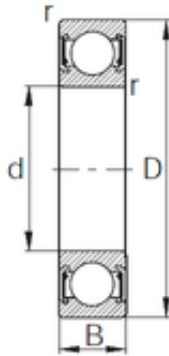

## Double BALL BEARINGS CO, LTD

35 mm x 72 mm x 17 mm KBC 6207UU deep groove ball bearings

Bearing No. 6207UU

Size	35x72x17 mm
Bore Diameter	35 mm
Outer Diameter	72 mm
Width	17 mm
d	35 mm
D	72 mm
B	17 mm
C	17 mm
r	1.1 mm
Weight	0.285 Kg
Basic dynamic load rating (C)	25,7 kN
Basic static load rating (C0)	15,4 kN

6207UU Bearing 2D drawings and 3D CAD models