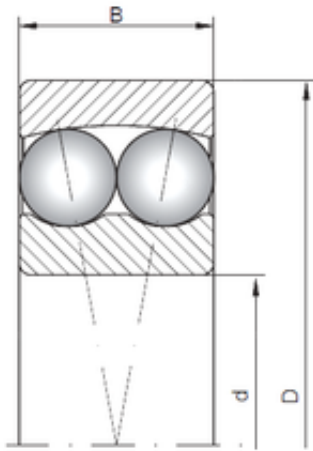

Double BALL BEARINGS CO, LTD

35 mm x 72 mm x 17 mm Loyal 1207 self aligning ball bearings

Bearing No. 1207

Size	35x72x17 mm
Bore Diameter	35 mm
Outer Diameter	72 mm
Width	17 mm
d	35 mm
D	72 mm
B	17 mm
C	17 mm
Weight	0,32 Kg
Basic dynamic load rating (C)	19 kN
Basic static load rating (C0)	6 kN
(Grease) Lubrication Speed	9000 r/min

1207 Bearing 2D drawings and 3D CAD models