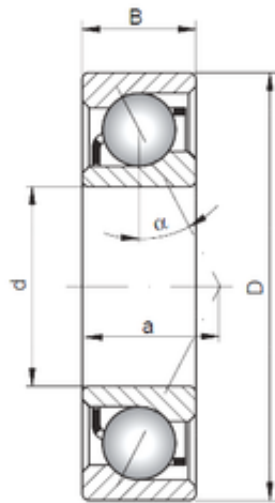

## Double BALL BEARINGS CO, LTD

35 mm x 72 mm x 17 mm Loyal 7207 C angular contact ball bearings

Bearing No. 7207 C

Size	35x72x17 mm
Bore Diameter	35 mm
Outer Diameter	72 mm
Width	17 mm
d	35 mm
D	72 mm
B	17 mm
C	17 mm
Angle ( ° )	15 °
a	15,8 mm
Weight	0,313 Kg
Basic dynamic load rating (C)	30,4 kN
Basic static load rating (C0)	20,1 kN
(Grease) Lubrication Speed	15000 r/min

7207 C Bearing 2D drawings and 3D CAD models