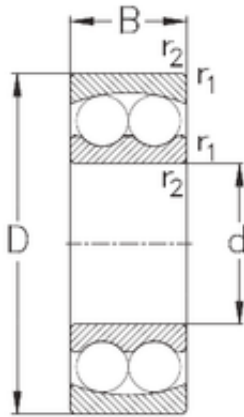

Double BALL BEARINGS CO, LTD

35 mm x 72 mm x 17 mm NKE 1207 self aligning ball bearings

Bearing No. 1207

Size	35x72x17 mm
Bore Diameter	35 mm
Outer Diameter	72 mm
Width	17 mm
d	35 mm
D	72 mm
B	17 mm
C	17 mm
r1 min.	1,1 mm
r2 min.	1,1 mm
Weight	0,33 Kg
Basic dynamic load rating (C)	18,8 kN
Basic static load rating (C0)	5,9 kN

1207 Bearing 2D drawings and 3D CAD models