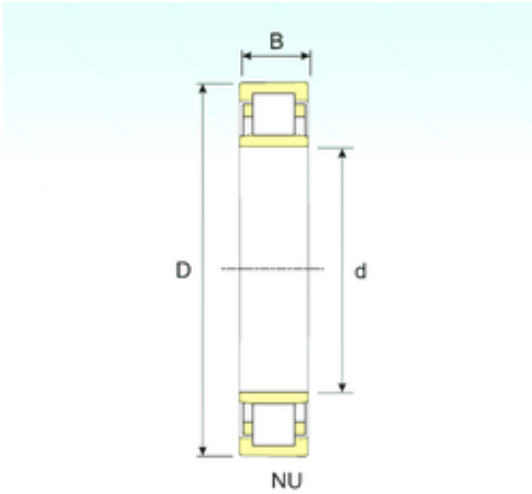

Double BALL BEARINGS CO, LTD

NU 207 Bearing 2D drawings and 3D CAD models

35 mm x 72 mm x 17 mm ISB NU 207
cylindrical roller bearings

Bearing No. NU 207

Size	35x72x17 mm
Bore Diameter	35 mm
Outer Diameter	72 mm
Width	17 mm
d	35 mm
D	72 mm
B	17 mm
C	17 mm
Weight	0,3 Kg
Basic dynamic load rating (C)	55 kN
Basic static load rating (C0)	47 kN
(Grease) Lubrication Speed	9180 r/min