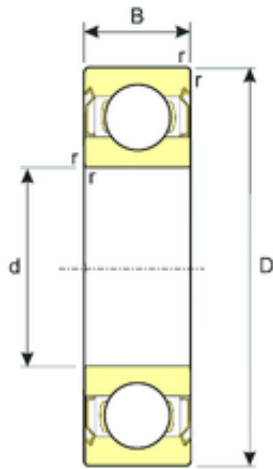

Double BALL BEARINGS CO, LTD

35 mm x 72 mm x 17 mm ISB SS 6207-2RS deep groove ball bearings

Bearing No. SS 6207-2RS

Size	35x72x17 mm
Bore Diameter	35 mm
Outer Diameter	72 mm
Width	17 mm
d	35 mm
D	72 mm
B	17 mm
C	17 mm
Weight	0,29 Kg
Basic dynamic load rating (C)	21,2 kN
Basic static load rating (C0)	14,4 kN

SS 6207-2RS Bearing 2D drawings and 3D CAD models