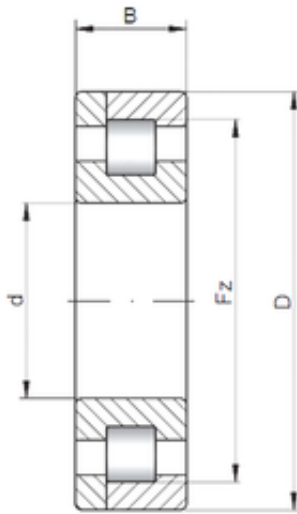

Double BALL BEARINGS CO, LTD

35 mm x 72 mm x 17 mm Loyal NP207 E
cylindrical roller bearings

Bearing No. NP207 E

Size	35x72x17 mm
Bore Diameter	35 mm
Outer Diameter	72 mm
Width	17 mm
d	35 mm
D	72 mm
Ew	64 mm
B	17 mm
C	17 mm
Weight	0,33 Kg
Basic dynamic load rating (C)	33,6 kN
Basic static load rating (C0)	31,5 kN
(Grease) Lubrication Speed	9500 r/min

NP207 E Bearing 2D drawings and 3D CAD models