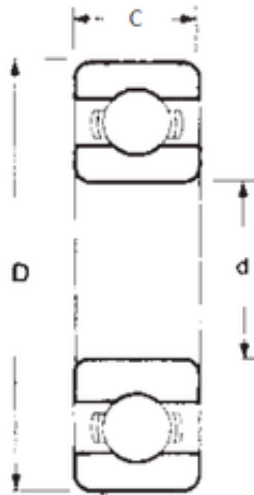

Double BALL BEARINGS CO, LTD

35 mm x 72 mm x 17 mm FBJ 6207 deep groove ball bearings

Bearing No. 6207

Size	35x72x17 mm
Bore Diameter	35 mm
Outer Diameter	72 mm
Width	17 mm
d	35 mm
D	72 mm
B	17 mm
C	17 mm
Weight	0,29 Kg
Basic dynamic load rating (C)	25,5 kN
Basic static load rating (C0)	15,3 kN
(Grease) Lubrication Speed	9000 r/min

6207 Bearing 2D drawings and 3D CAD models