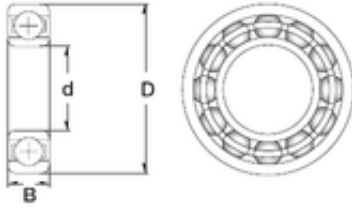

Double BALL BEARINGS CO, LTD

35 mm x 72 mm x 17 mm ZEN 6207-2RS deep groove ball bearings

Bearing No. 6207-2RS

Size	35x72x17 mm
Bore Diameter	35 mm
Outer Diameter	72 mm
Width	17 mm
d	35 mm
D	72 mm
B	17 mm
C	17 mm
Weight	0,284 Kg
Basic dynamic load rating (C)	25,7 kN
Basic static load rating (C0)	15,3 kN

6207-2RS Bearing 2D drawings and 3D CAD models