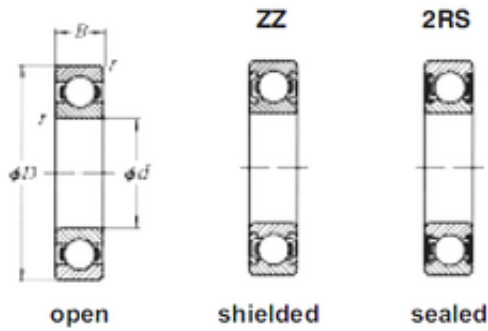

Double BALL BEARINGS CO, LTD

35 mm x 72 mm x 17 mm Loyal 6207ZZ deep groove ball bearings

Bearing No. 6207ZZ

Size	35x72x17 mm
Bore Diameter	35 mm
Outer Diameter	72 mm
Width	17 mm
d	35 mm
D	72 mm
B	17 mm
C	17 mm

6207ZZ Bearing 2D drawings and 3D CAD models