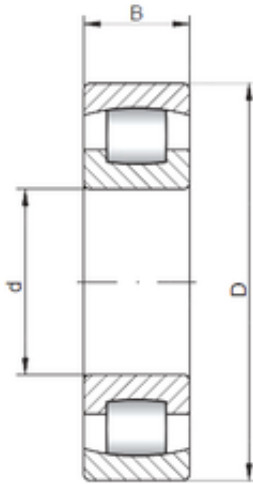

Double BALL BEARINGS CO, LTD

35 mm x 72 mm x 17 mm Loyal 20207 C
spherical roller bearings

Bearing No. 20207 C

Size	35x72x17 mm
Bore Diameter	35 mm
Outer Diameter	72 mm
Width	17 mm
d	35 mm
D	72 mm
B	17 mm
C	17 mm
Weight	0,335 Kg
Basic dynamic load rating (C)	40,5 kN
Basic static load rating (C0)	43 kN
(Grease) Lubrication Speed	3500 r/min

20207 C Bearing 2D drawings and 3D CAD models