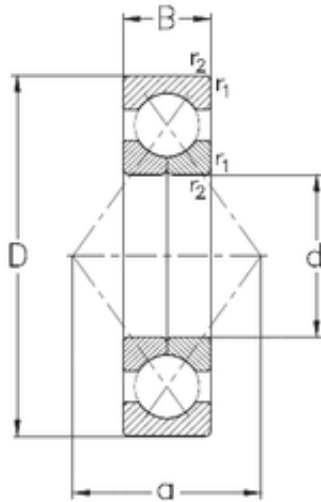

## Double BALL BEARINGS CO, LTD

35 mm x 72 mm x 17 mm NKE QJ207-MPA  
angular contact ball bearings

Bearing No. QJ207-MPA

|                               |             |
|-------------------------------|-------------|
| Size                          | 35x72x17 mm |
| Bore Diameter                 | 35 mm       |
| Outer Diameter                | 72 mm       |
| Width                         | 17 mm       |
| d                             | 35 mm       |
| D                             | 72 mm       |
| B                             | 17 mm       |
| C                             | 17 mm       |
| a                             | 38 mm       |
| r1 min.                       | 1,1 mm      |
| r2 min.                       | 1,1 mm      |
| Weight                        | 0,46 Kg     |
| Basic dynamic load rating (C) | 52 kN       |
| Basic static load rating (C0) | 40 kN       |

QJ207-MPA Bearing 2D drawings and 3D CAD models