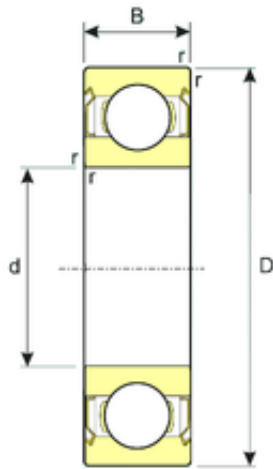

Double BALL BEARINGS CO, LTD

35 mm x 72 mm x 17 mm ISB SS 6207-ZZ deep groove ball bearings

Bearing No. SS 6207-ZZ

Size	35x72x17 mm
Bore Diameter	35 mm
Outer Diameter	72 mm
Width	17 mm
d	35 mm
D	72 mm
B	17 mm
C	17 mm
Weight	0,29 Kg
Basic dynamic load rating (C)	21,2 kN
Basic static load rating (C0)	14,4 kN

SS 6207-ZZ Bearing 2D drawings and 3D CAD models