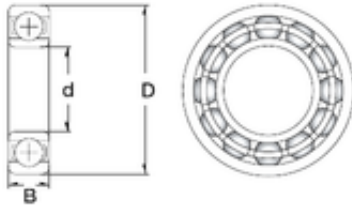

## Double BALL BEARINGS CO, LTD

35 mm x 72 mm x 17 mm ZEN P6207-GB deep groove ball bearings

Bearing No. P6207-GB

Size	35x72x17 mm
Bore Diameter	35 mm
Outer Diameter	72 mm
Width	17 mm
d	35 mm
D	72 mm
B	17 mm
C	17 mm
Weight	0,055 Kg