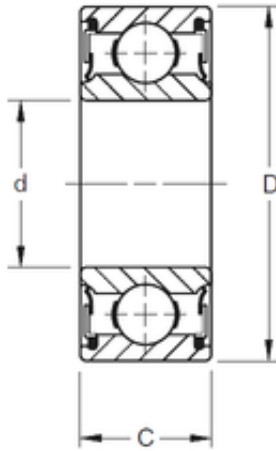

Double BALL BEARINGS CO, LTD

35 mm x 72 mm x 17 mm Timken 207PP deep groove ball bearings

Bearing No. 207PP

Size	35x72x17 mm
Bore Diameter	35 mm
Outer Diameter	72 mm
Width	17 mm
d	35 mm
D	72 mm
B	17 mm
C	17 mm
Weight	0,290 Kg
Basic dynamic load rating (C)	29,1 kN

207PP Bearing 2D drawings and 3D CAD models