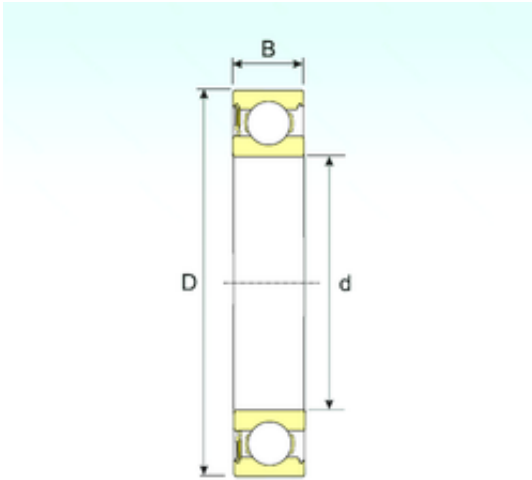

Double BALL BEARINGS CO, LTD

35 mm x 72 mm x 17 mm ISB 6207-RS deep groove ball bearings

Bearing No. 6207-RS

Size	35x72x17 mm
Bore Diameter	35 mm
Outer Diameter	72 mm
Width	17 mm
d	35 mm
D	72 mm
B	17 mm
C	17 mm
Weight	0,29 Kg
Basic dynamic load rating (C)	26,46 kN
Basic static load rating (C0)	15 kN

6207-RS Bearing 2D drawings and 3D CAD models