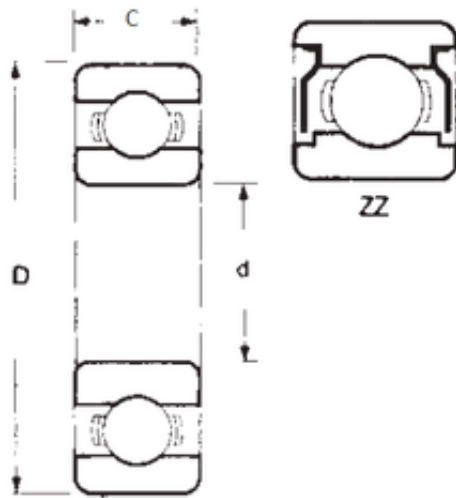

Double BALL BEARINGS CO, LTD

35 mm x 72 mm x 17 mm FBJ 6207ZZ deep groove ball bearings

Bearing No. 6207ZZ

Size	35x72x17 mm
Bore Diameter	35 mm
Outer Diameter	72 mm
Width	17 mm
d	35 mm
D	72 mm
B	17 mm
C	17 mm
Weight	0,29 Kg
Basic dynamic load rating (C)	25,5 kN
Basic static load rating (C0)	15,3 kN

6207ZZ Bearing 2D drawings and 3D CAD models