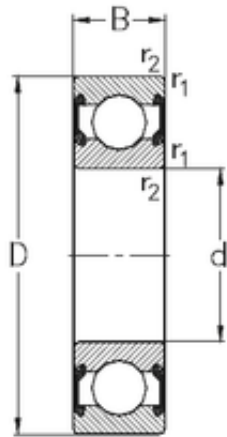

Double BALL BEARINGS CO, LTD

35 mm x 72 mm x 17 mm NKE 6207-2RS2 deep groove ball bearings

Bearing No. 6207-2RS2

Size	35x72x17 mm
Bore Diameter	35 mm
Outer Diameter	72 mm
Width	17 mm
d	35 mm
D	72 mm
B	17 mm
C	17 mm
r1 min.	1,1 mm
r2 min.	1,1 mm
Weight	0,288 Kg
Basic dynamic load rating (C)	25,7 kN
Basic static load rating (C0)	15,3 kN

6207-2RS2 Bearing 2D drawings and 3D CAD models