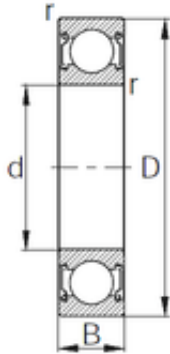

Double BALL BEARINGS CO, LTD

35 mm x 72 mm x 17 mm KBC 6207ZZ deep groove ball bearings

Bearing No. 6207ZZ

Size	35x72x17 mm
Bore Diameter	35 mm
Outer Diameter	72 mm
Width	17 mm
d	35 mm
D	72 mm
B	17 mm
C	17 mm
r	1.1 mm
Weight	0.285 Kg
Basic dynamic load rating (C)	25,7 kN
Basic static load rating (C0)	15,4 kN

6207ZZ Bearing 2D drawings and 3D CAD models