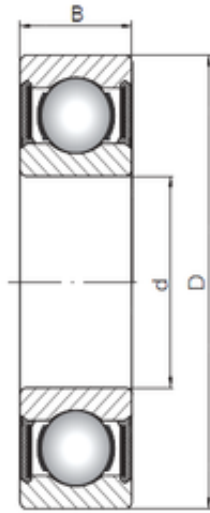

Double BALL BEARINGS CO, LTD

35 mm x 72 mm x 17 mm ISO 6207-2RS deep groove ball bearings

Bearing No. 6207-2RS

Size	35x72x17 mm
Bore Diameter	35 mm
Outer Diameter	72 mm
Width	17 mm
d	35 mm
D	72 mm
B	17 mm
C	17 mm
Weight	0,29 Kg

6207-2RS Bearing 2D drawings and 3D CAD models