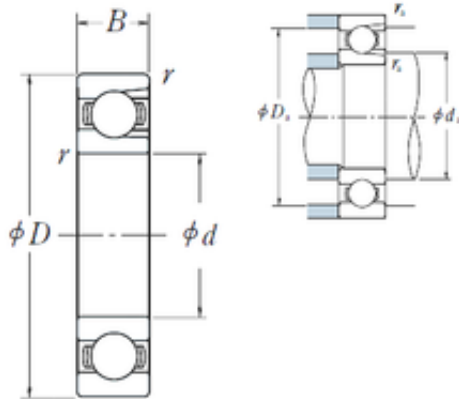

Double BALL BEARINGS CO, LTD

35 mm x 72 mm x 17 mm NSK BL 207 deep groove ball bearings

Bearing No. BL 207

Size	35x72x17 mm
Bore Diameter	35 mm
Outer Diameter	72 mm
Width	17 mm
d	35 mm
D	72 mm
B	17 mm
C	17 mm
r min.	1,1 mm
da min.	41,5 mm
da max	44,5 mm
Da max.	65,5 mm
ra max.	1 mm
Weight	0,307 Kg
Basic dynamic load rating (C)	27,8 kN
Basic static load rating (C0)	22,1 kN
(Grease) Lubrication Speed	9 000 r/min

BL 207 Bearing 2D drawings and 3D CAD models