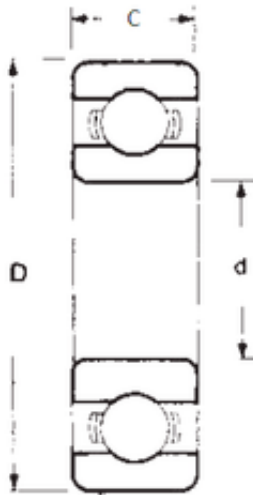

## Double BALL BEARINGS CO, LTD

40 mm x 80 mm x 18 mm FBJ 6208 deep groove ball bearings

Bearing No. 6208

Size	40x80x18 mm
Bore Diameter	40 mm
Outer Diameter	80 mm
Width	18 mm
d	40 mm
D	80 mm
B	18 mm
C	18 mm
Weight	0,37 Kg
Basic dynamic load rating (C)	30,7 kN
Basic static load rating (C0)	19 kN
(Grease) Lubrication Speed	8500 r/min

6208 Bearing 2D drawings and 3D CAD models