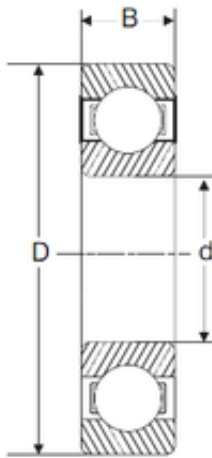

## Double BALL BEARINGS CO, LTD

40 mm x 80 mm x 18 mm SIGMA 6208 deep groove ball bearings

Bearing No. 6208

Size	40x80x18 mm
Bore Diameter	40 mm
Outer Diameter	80 mm
Width	18 mm
d	40 mm
D	80 mm
B	18 mm
C	18 mm

6208 Bearing 2D drawings and 3D CAD models