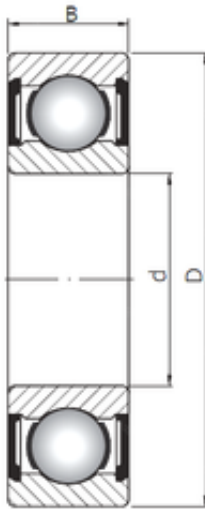

## Double BALL BEARINGS CO, LTD

40 mm x 80 mm x 18 mm Loyal 6208 ZZ deep groove ball bearings

Bearing No. 6208 ZZ

Size	40x80x18 mm
Bore Diameter	40 mm
Outer Diameter	80 mm
Width	18 mm
d	40 mm
D	80 mm
B	18 mm
C	18 mm
Weight	0,37 Kg
Basic dynamic load rating (C)	30,7 kN
Basic static load rating (C0)	19 kN
(Grease) Lubrication Speed	8700 r/min

6208 ZZ Bearing 2D drawings and 3D CAD models