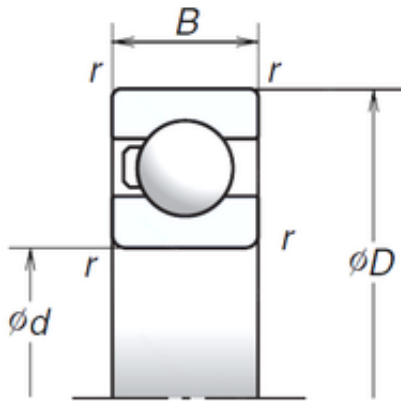

## Double BALL BEARINGS CO, LTD

40 mm x 80 mm x 18 mm NSK 6208T1X deep groove ball bearings

Bearing No. 6208T1X

Size	40x80x18 mm
Bore Diameter	40 mm
Outer Diameter	80 mm
Width	18 mm
d	40 mm
D	80 mm
B	18 mm
C	18 mm
r min.	1 mm
Basic dynamic load rating (C)	29,1 kN
Basic static load rating (C0)	17,9 kN

6208T1X Bearing 2D drawings and 3D CAD models