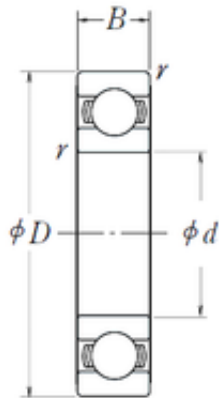

## Double BALL BEARINGS CO, LTD

40 mm x 80 mm x 18 mm NSK 6208L11-H-20  
deep groove ball bearings

Bearing No. 6208L11-H-20

Size	40x80x18 mm
Bore Diameter	40 mm
Outer Diameter	80 mm
Width	18 mm
d	40 mm
D	80 mm
B	18 mm
C	18 mm
r min.	1,1 mm
Basic dynamic load rating (C)	24 800 kN

6208L11-H-20 Bearing 2D drawings and 3D CAD models