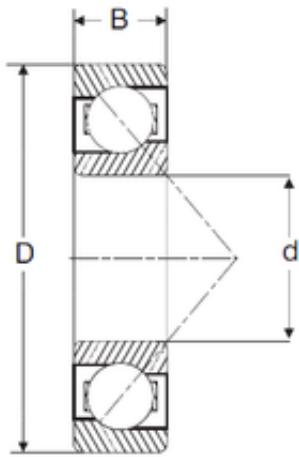

Double BALL BEARINGS CO, LTD

40 mm x 80 mm x 18 mm SIGMA 7208-B
angular contact ball bearings

Bearing No. 7208-B

Size	40x80x18 mm
Bore Diameter	40 mm
Outer Diameter	80 mm
Width	18 mm
d	40 mm
D	80 mm
B	18 mm
C	18 mm

7208-B Bearing 2D drawings and 3D CAD models