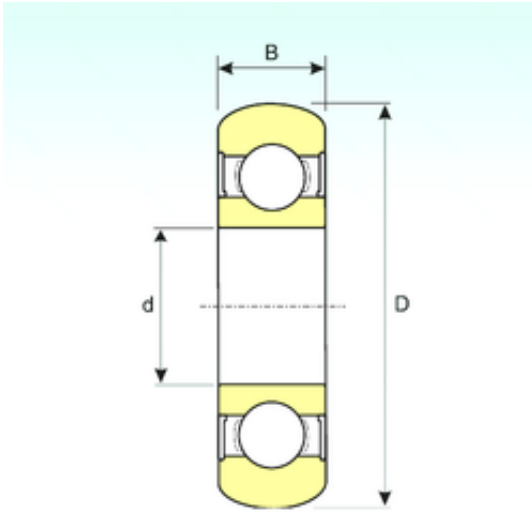

Double BALL BEARINGS CO, LTD

40 mm x 80 mm x 18 mm ISB 6208-2RS BOMB
deep groove ball bearings

Bearing No. 6208-2RS BOMB

Size	40x80x18 mm
Bore Diameter	40 mm
Outer Diameter	80 mm
Width	18 mm
d	40 mm
D	80 mm
B	18 mm
C	18 mm
Weight	0,370 Kg
Basic dynamic load rating (C)	22710 kN

6208-2RS BOMB Bearing 2D drawings and 3D CAD
models