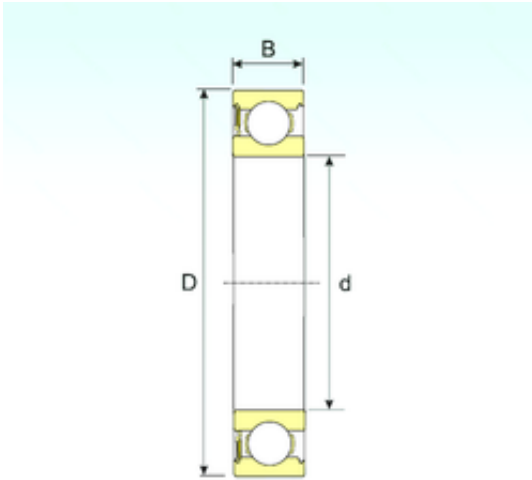

Double BALL BEARINGS CO, LTD

40 mm x 80 mm x 18 mm ISB 6208-RS deep groove ball bearings

Bearing No. 6208-RS

Size	40x80x18 mm
Bore Diameter	40 mm
Outer Diameter	80 mm
Width	18 mm
d	40 mm
D	80 mm
B	18 mm
C	18 mm
Weight	0,37 Kg
Basic dynamic load rating (C)	31,85 kN
Basic static load rating (C0)	18,62 kN

6208-RS Bearing 2D drawings and 3D CAD models