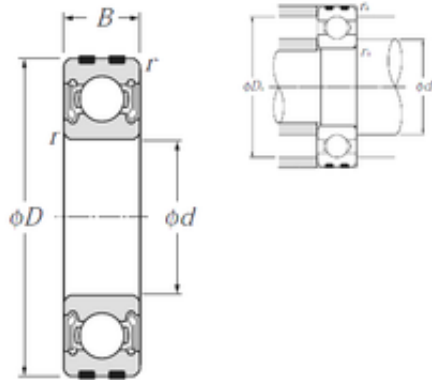

Double BALL BEARINGS CO, LTD

40 mm x 80 mm x 18 mm NTN EC-6208LLB
deep groove ball bearings

Bearing No. EC-6208LLB

Size	40x80x18 mm
Bore Diameter	40 mm
Outer Diameter	80 mm
Width	18 mm
d	40 mm
D	80 mm
B	18 mm
C	18 mm
r min.	1,1 mm
da min.	46,5 mm
da max	51 mm
Da max.	73,5 mm
ra max.	1 mm
Weight	0,352 Kg
Basic dynamic load rating (C)	29,1 kN
Basic static load rating (C0)	17,8 kN
(Grease) Lubrication Speed	8 700 r/min

EC-6208LLB Bearing 2D drawings and 3D CAD models