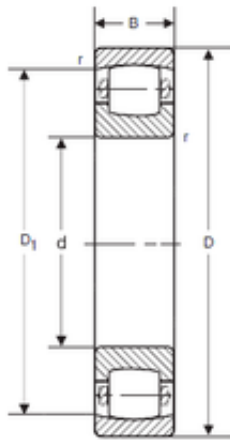

Double BALL BEARINGS CO, LTD

40 mm x 80 mm x 18 mm SIGMA 20208
spherical roller bearings

Bearing No. 20208

Size	40x80x18 mm
Bore Diameter	40 mm
Outer Diameter	80 mm
Width	18 mm
d	40 mm
D	80 mm
B	18 mm
C	18 mm

20208 Bearing 2D drawings and 3D CAD models