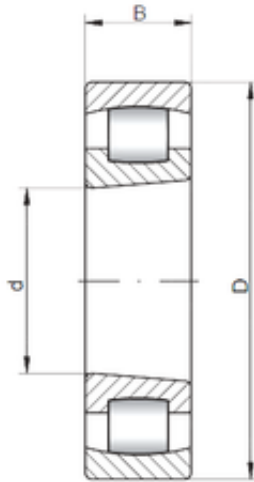

Double BALL BEARINGS CO, LTD

40 mm x 80 mm x 18 mm Loyal 20208 KC
spherical roller bearings

Bearing No. 20208 KC

Size	40x80x18 mm
Bore Diameter	40 mm
Outer Diameter	80 mm
Width	18 mm
d	40 mm
D	80 mm
B	18 mm
C	18 mm
Weight	0,389 Kg
Basic dynamic load rating (C)	49 kN
Basic static load rating (C0)	53 kN
(Grease) Lubrication Speed	3250 r/min

20208 KC Bearing 2D drawings and 3D CAD models