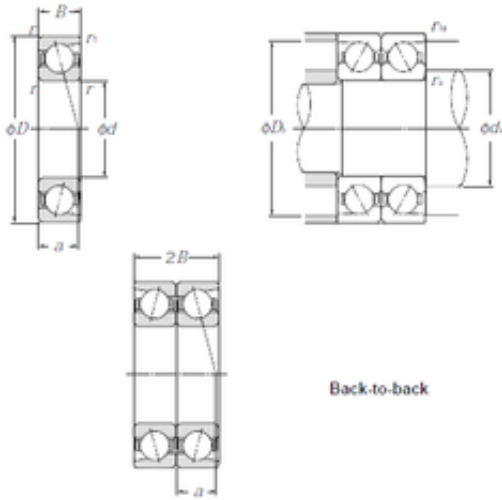

Double BALL BEARINGS CO, LTD

40 mm x 80 mm x 18 mm CYSD 7208DB
angular contact ball bearings

Bearing No. 7208DB

Size	40x80x18 mm
Bore Diameter	40 mm
Outer Diameter	80 mm
Width	18 mm
d	40 mm
D	80 mm
B	18 mm
C	18 mm
Angle (°)	25 °
r min.	1,1 mm
2B	36 mm
Weight	0,71 Kg
Basic dynamic load rating (C)	57,5 kN
Basic static load rating (C0)	50,5 kN
(Grease) Lubrication Speed	7700 r/min

7208DB Bearing 2D drawings and 3D CAD models