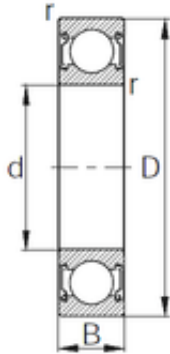

Double BALL BEARINGS CO, LTD

40 mm x 80 mm x 18 mm KBC 6208ZZ deep groove ball bearings

Bearing No. 6208ZZ

Size	40x80x18 mm
Bore Diameter	40 mm
Outer Diameter	80 mm
Width	18 mm
d	40 mm
D	80 mm
B	18 mm
C	18 mm
r	1.1 mm
Weight	0.369 Kg
Basic dynamic load rating (C)	29,1 kN
Basic static load rating (C0)	17,8 kN

6208ZZ Bearing 2D drawings and 3D CAD models