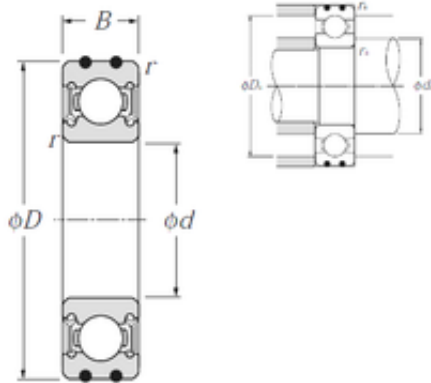

Double BALL BEARINGS CO, LTD

40 mm x 80 mm x 18 mm NTN AC-6208LLU
deep groove ball bearings

Bearing No. AC-6208LLU

Size	40x80x18 mm
Bore Diameter	40 mm
Outer Diameter	80 mm
Width	18 mm
d	40 mm
D	80 mm
B	18 mm
C	18 mm
r min.	1,1 mm
da min.	46,5 mm
da max	51 mm
Da max.	73,5 mm
ra max.	1 mm
Weight	0,352 Kg
Basic dynamic load rating (C)	29,1 kN
Basic static load rating (C0)	17,8 kN
Limiting speed	5600 r/min

AC-6208LLU Bearing 2D drawings and 3D CAD models