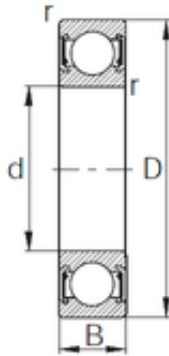

## Double BALL BEARINGS CO, LTD

40 mm x 80 mm x 18 mm KBC 6208UU deep groove ball bearings

Bearing No. 6208UU

Size	40x80x18 mm
Bore Diameter	40 mm
Outer Diameter	80 mm
Width	18 mm
d	40 mm
D	80 mm
B	18 mm
C	18 mm
r	1.1 mm
Weight	0.369 Kg
Basic dynamic load rating (C)	29,1 kN
Basic static load rating (C0)	17,8 kN

6208UU Bearing 2D drawings and 3D CAD models